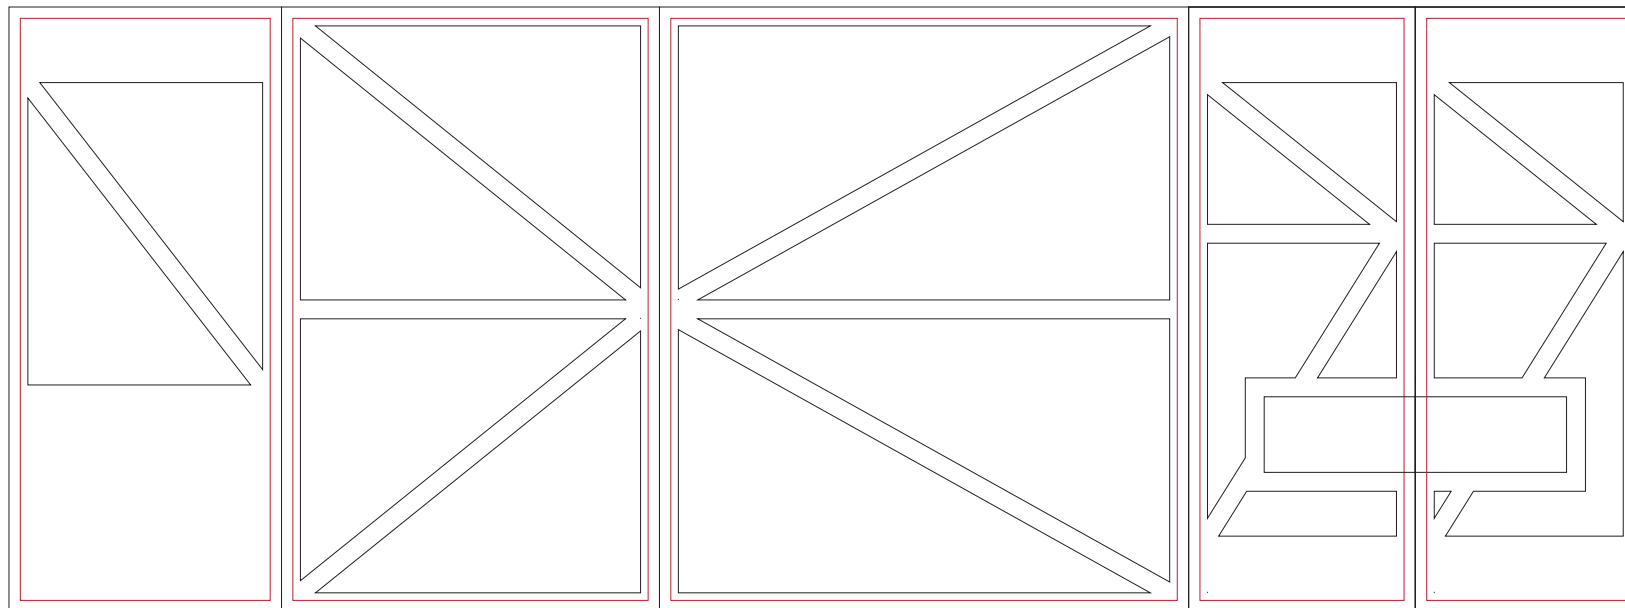

15mm scale modular building set

Sloped Building

Side

Back

Side

Sloped Front

Roof/Top

Floor/Bottom

Alt Back 1

Alt Back 2

Indicates offset if using Canson Mi-Tientes mat board